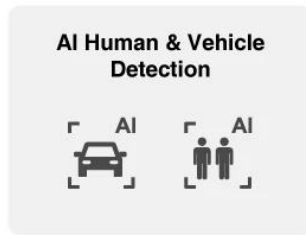

- Rozlišení **4 Mpx** (2560 × 1440 px) s kompresí H.265 pro efektivní ukládání dat
- Dual-band **Wi-Fi 6** na frekvencích 2,4 GHz a 5 GHz pro stabilní připojení
- Solární napájení s **8W panelem** a baterií 32,4 Wh pro autonomní provoz
- AI detekce osob a vozidel s PIR senzorem pro dosah až **12 m**
- Smart Dual Light s IR osvětlením (15 m) a teplým světlem (20 m) pro barevné noční vidění
- Obousměrné audio s vestavěným mikrofonem a reproduktorem pro komunikaci
- Krytí **IP66** pro odolnost proti prachu a vodě, provoz -20 °C až +60 °C
- Podpora microSD karet až **512 GB** pro lokální ukládání záznamů
- Rychlé párování přes **Bluetooth** a ovládání aplikací DMSS (Android/iOS)

Provozní režimy a spotřeba energie

Kamera nabízí čtyři provozní režimy optimalizované pro různé scénáře použití: ultra úsporný režim (0,008 W), úsporný režim (0,008 W), AOV režim pro nepřetržité nahrávání (0,2 W) a výkonný režim (1,22 W). Solární panel zajišťuje dobíjení baterie během dne pro nepřetržitý provoz.

Pokročilé funkce zabezpečení

System disponuje zvukovou a světelnou signalizací pro okamžité odstrašení narušitelů. Detekce pohybu je konfigurovatelná až pro 4 oblasti. WDR (Wide Dynamic Range) zajišťuje kvalitní obraz i ve scénách s velkým kontrastem osvětlení. Všechna data jsou šifrována pro maximální bezpečnost.

Snadná instalace a ovládání

Díky bezdrátovému připojení není nutná profesionální instalace ani pokládka kabelů. Kamera se rychle spáruje přes Bluetooth a ovládá se intuitivní aplikací DMSS s možností vzdáleného přístupu, živého náhledu, přehrávání záznamů a sdílení přístupu s rodinou.

Obsah balení

Wi-Fi kamera, solární panel 8 W, napájecí kabel, 2× držák, 2× sada šroubů, 2× vrtací šablona

ZÁKLADNÍ SPECIFIKACE

Snímač: 1/3" CMOS

Rozlišení: 4 Mpx (2560 × 1440 px)

Objektiv: fixní 2,1 mm, F1.6

Zorný úhel: 122,5° (H), 66° (V), 144,5° (D)

Noční vidění: IR až 15 m, teplé světlo až 20 m

Komprese: H.265