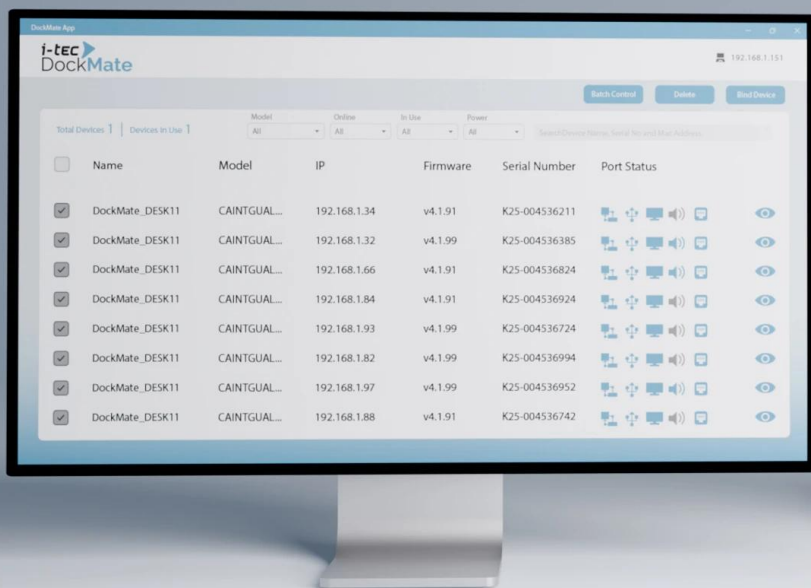

Modern Intelligent docking station with remote management capabilities

Dokovací stanice s technologií **Thunderbolt™ 4** nabízí komplexní řešení pro připojení notebooků a tabletů s porty **USB-C, USB4 nebo Thunderbolt™ 3/4/5**. Díky dedikovanému **LAN portu** umožňuje volitelnou vzdálenou správu IT administrátorům – dokovací stanici lze ovládat odkudkoliv bez nutnosti připojení k hostitelskému zařízení, stačí pouze napájení a síťové připojení. Software pro vzdálenou správu je dostupný jako volitelný doplněk pro počítače s **Windows 10/11**.

Stanice podporuje připojení až **dvou externích 4K monitorů při 60 Hz** nebo jednoho **8K displeje při 30 Hz**. K dispozici jsou **2x DisplayPort** a **1x Thunderbolt™ 4 port**, který nabízí buď 8K video výstup, nebo ultrarychlý datový přenos až **40 Gb/s**. Pro nabíjení připojeného notebooku nebo tabletu poskytuje **Power Delivery až 90 W**.